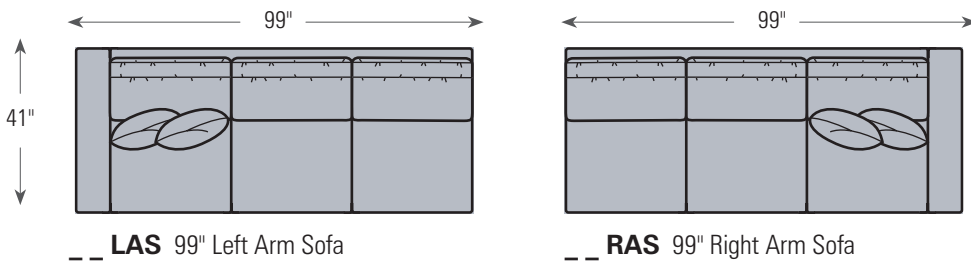

1 SELECT ARM STYLE   **2** SELECT # OF BACKS AND # OF SEATS   **3** SELECT SOFA LENGTH