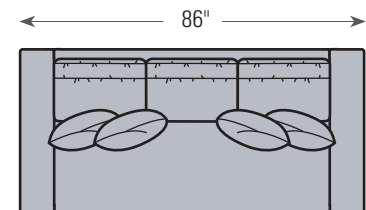

### SOFA LENGTHS"

- 86 - 96 - 106"
- 86 - 96 - 106"
- 86 - 96 - 106"
- 86 - 96 - 106"

### Frame Styles Shown in 1/4" scale.

-- 01 46" Chair

60-SO 37" Sectional Ottoman

60-OT 30" Ottoman

Ottomans available with  
**-W** = Wood Foot or  
**-R** = Rollers  
 MUST SPECIFY

-- 21-86 2 Back / 1 Seat 86" Sofa

-- 22-86 2 Back / 2 Seat 86" Sofa

-- 31-86 3 Back / 1 Seat 86" Sofa

**1** SELECT ARM STYLE      **2** SELECT # OF BACKS AND # OF SEATS      **3** SELECT SOFA LENGTH