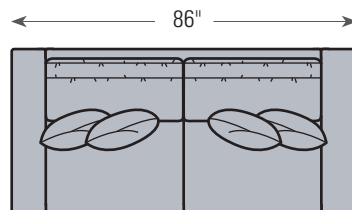

### SOFA LENGTHS"

- 86 - 96 - 106"
- 86 - 96 - 106"
- 86 - 96 - 106"
- 86 - 96 - 106"

### Frame Styles Shown in 1/4" scale.

-- 01 46" Chair

60-SO 37" Sectional Ottoman

60-OT 30" Ottoman

Ottomans available with  
**-W** = Wood Foot or  
**-R** = Rollers  
 MUST SPECIFY

-- 21-86 2 Back / 1 Seat 86" Sofa

-- 22-86 2 Back / 2 Seat 86" Sofa

-- 31-86 3 Back / 1 Seat 86" Sofa

**1** SELECT ARM STYLE      **2** SELECT # OF BACKS AND # OF SEATS      **3** SELECT SOFA LENGTH