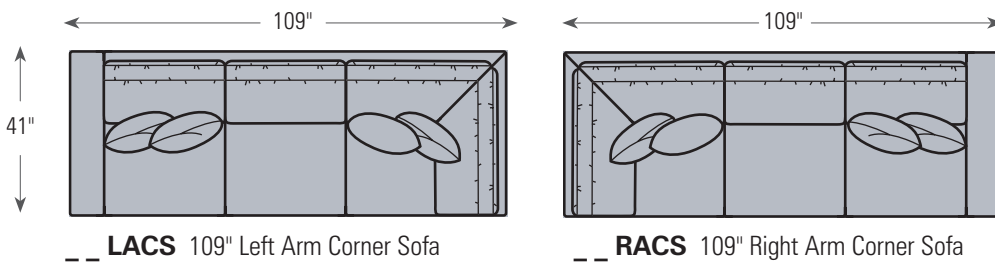

### SOFA LENGTHS"

- 86 - 96 - 106"
- 86 - 96 - 106"
- 86 - 96 - 106"
- 86 - 96 - 106"

### Frame Styles Shown in 1/4" scale.

-- 01 46" Chair

60-SO 37" Sectional Ottoman

60-OT 30" Ottoman

Ottomans available with  
**-W** = Wood Foot or  
**-R** = Rollers  
 MUST SPECIFY

-- 21-86 2 Back / 1 Seat 86" Sofa

-- 22-86 2 Back / 2 Seat 86" Sofa

-- 31-86 3 Back / 1 Seat 86" Sofa

**1** SELECT ARM STYLE      **2** SELECT # OF BACKS AND # OF SEATS      **3** SELECT SOFA LENGTH