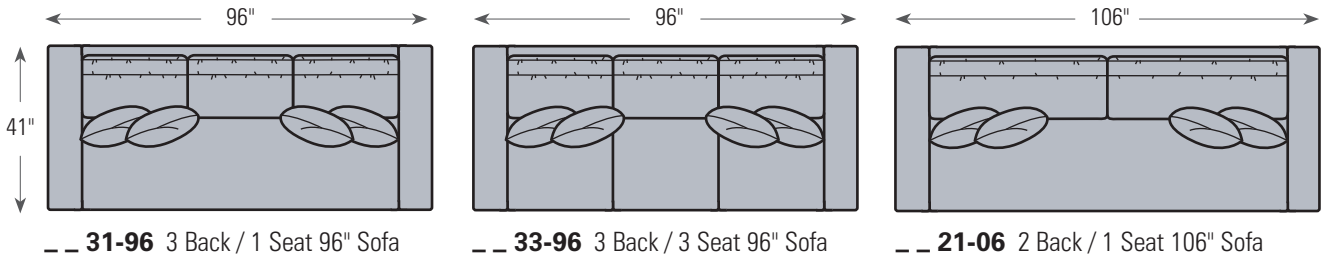

### SOFA LENGTHS"

- 86 - 96 - 106"
- 86 - 96 - 106"
- 86 - 96 - 106"
- 86 - 96 - 106"

### Frame Styles Shown in 1/4" scale.

-- 01 46" Chair

60-SO 37" Sectional Ottoman

60-OT 30" Ottoman

Ottomans available with  
**-W** = Wood Foot or  
**-R** = Rollers  
 MUST SPECIFY

-- 21-86 2 Back / 1 Seat 86" Sofa

-- 22-86 2 Back / 2 Seat 86" Sofa

-- 31-86 3 Back / 1 Seat 86" Sofa

**1** SELECT ARM STYLE      **2** SELECT # OF BACKS AND # OF SEATS      **3** SELECT SOFA LENGTH