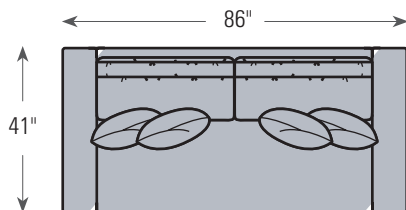

### SOFA LENGTHS"

- 86 - 96 - 106"
- 86 - 96 - 106"
- 86 - 96 - 106"
- 86 - 96 - 106"

### Frame Styles Shown in 1/4" scale.

-- 01 46" Chair

60-SO 37" Sectional Ottoman

60-OT 30" Ottoman

Ottomans available with  
**-W** = Wood Foot or  
**-R** = Rollers  
 MUST SPECIFY

-- 21-86 2 Back / 1 Seat 86" Sofa

-- 22-86 2 Back / 2 Seat 86" Sofa

-- 31-86 3 Back / 1 Seat 86" Sofa

**1** SELECT ARM STYLE      **2** SELECT # OF BACKS AND # OF SEATS      **3** SELECT SOFA LENGTH