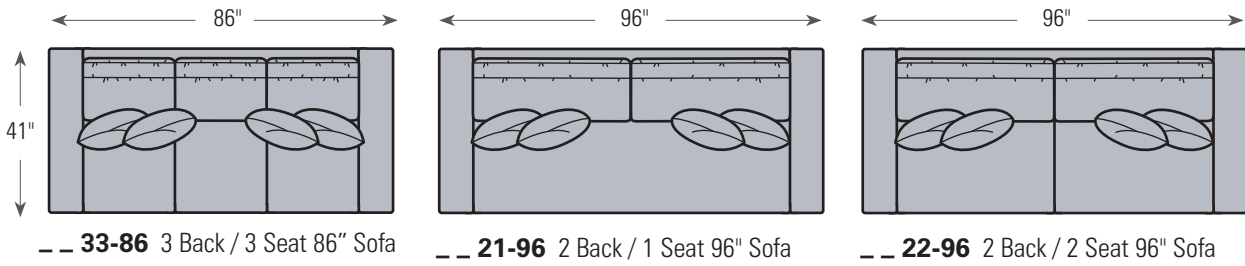

### SOFA LENGTHS"

- 86 - 96 - 106"
- 86 - 96 - 106"
- 86 - 96 - 106"
- 86 - 96 - 106"

### Frame Styles Shown in 1/4" scale.

-- 01 46" Chair

60-SO 37" Sectional Ottoman

60-OT 30" Ottoman

Ottomans available with  
**-W** = Wood Foot or  
**-R** = Rollers  
 MUST SPECIFY

-- 21-86 2 Back / 1 Seat 86" Sofa

-- 22-86 2 Back / 2 Seat 86" Sofa

-- 31-86 3 Back / 1 Seat 86" Sofa

**1** SELECT ARM STYLE      **2** SELECT # OF BACKS AND # OF SEATS      **3** SELECT SOFA LENGTH